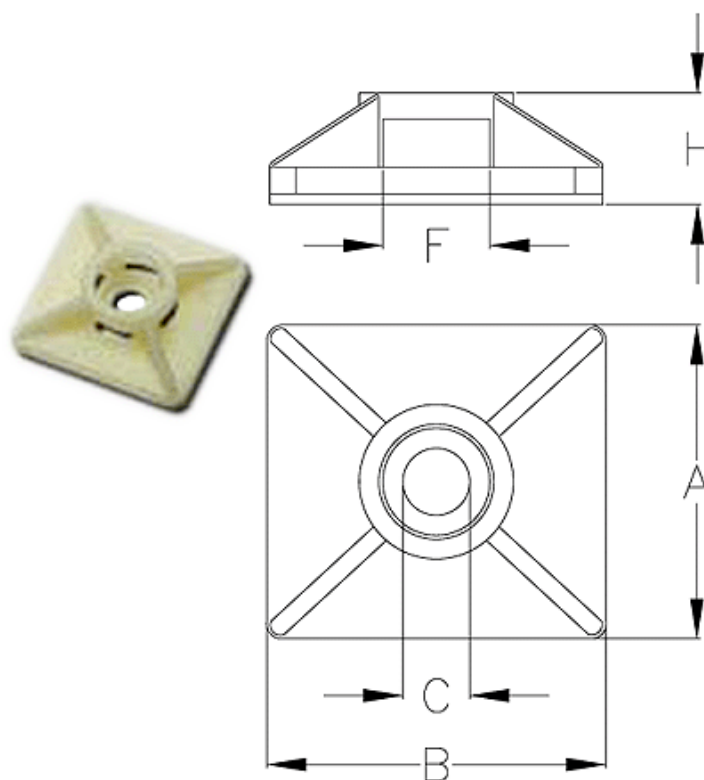

Data Sheet

Article number: 1995473RBE
Description: Two way mounting base, Natural
Type 5473RBE

Measures

A	= 27
B	= 27
C	= 4.8
F	= 6
H	= 6.5
Quantity	= 100
Width	= 4.8